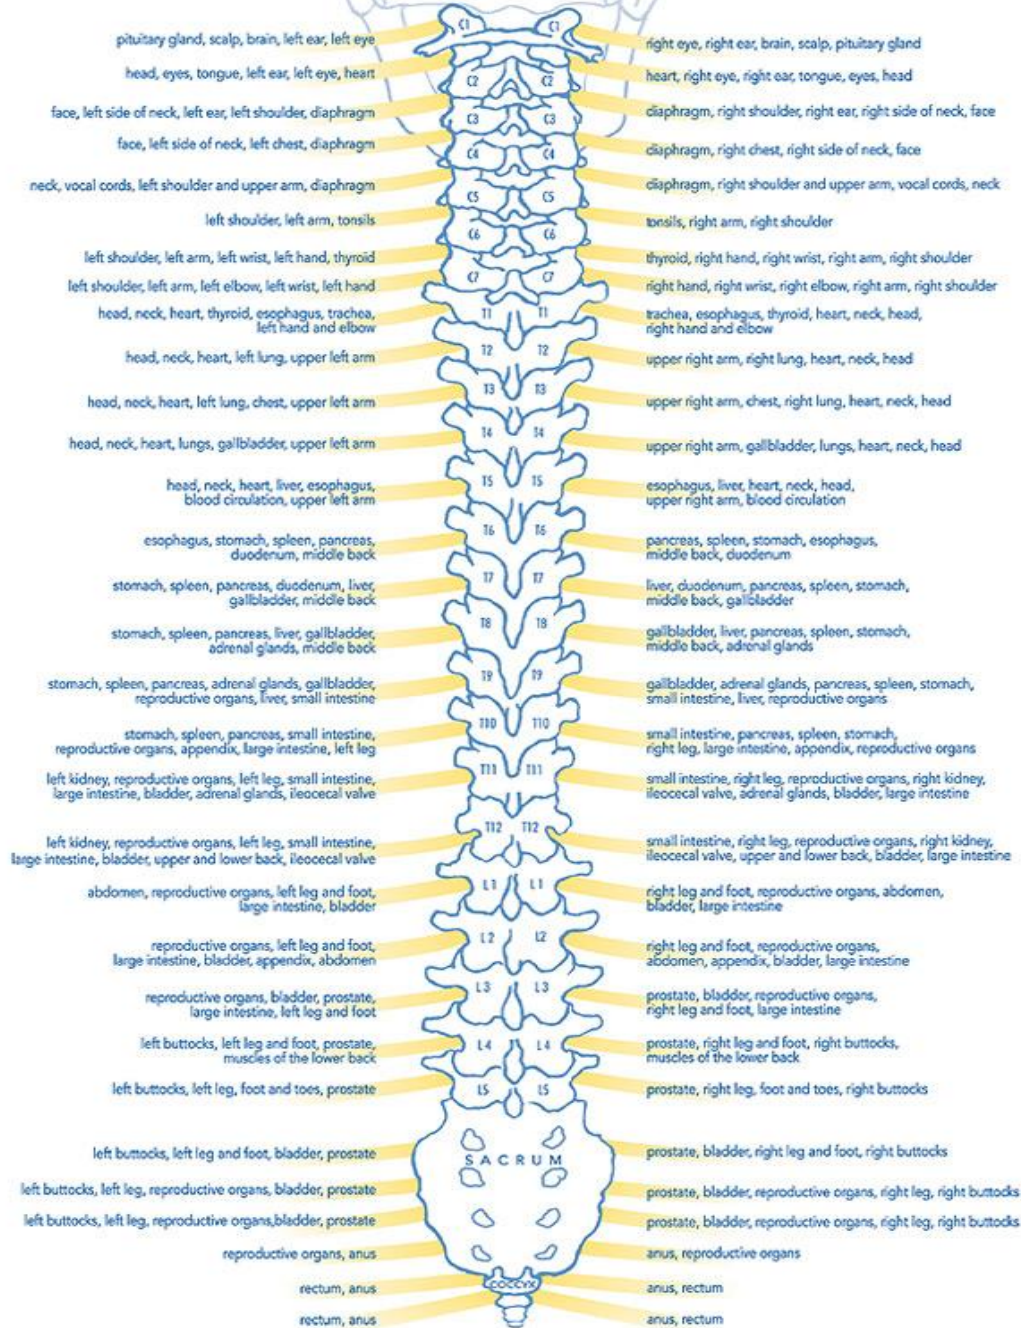

Your Nervous System Controls Everything

The nervous system is complex. Only the most significant neurological relationships are shown. Many organs and tissues have multiple nerve supplies.